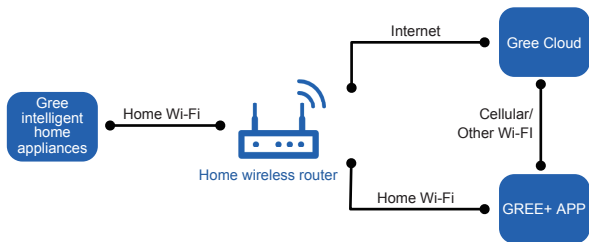

GREE+ App Operation Manual

Control Flow Chart

Operating Systems

Requirement for User's smart phone:

iOS system
Support iOS7.0 and
above version

Android system
Support Android 4.4 and
above version

Download and installation

GREE+ App Download Linkage

Scan the QR code or search "GREE+" in the application market to download and install it. When "GREE+" App is installed, register the account and add the device to achieve long-distance control and LAN control of Gree smart home appliances. The "GREE+" App can connect an unlimited number of Gree WiFi enabled products. For more information, please refer to "Help" in App.