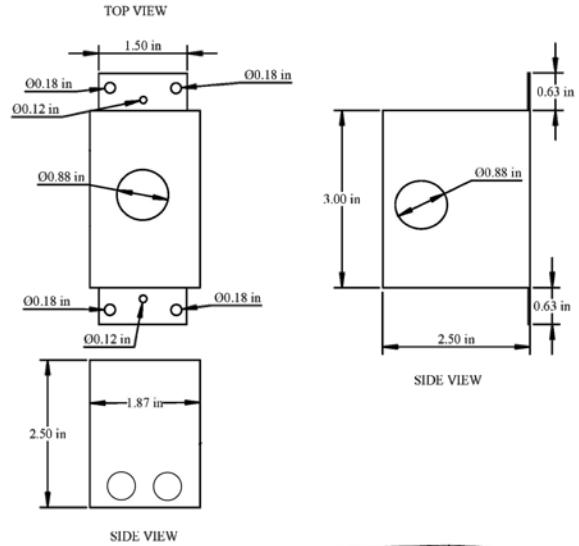

Part Number: **DFS-SWITCH-A**

FEATURES:

- 3-Pole Toggle Switch
- 2-in x 4-in Electrical Wall Box
- Accommodates Side or Bottom Wiring
- Switch Cover Plate (Black)

RATING:

Current (Max)	30 Amps
Voltage (Max)	600 VAC
Horse Power (Max)	7.5
Grounding	Non-Grounding
Certification	UL/CUL

Indoor Unit

Outdoor Unit

Control Disconnect Switch
PN: DFS-SWITCH-A

Wiring Diagram

Submittal Data: DFS-SWITCH-A		Control Disconnect Switch	
Job Name		Location	
Purchaser		Engineer	
For <input type="checkbox"/> Reference		<input type="checkbox"/> Approval	
		<input type="checkbox"/> Construction	
Submitted To		Schedule No.	