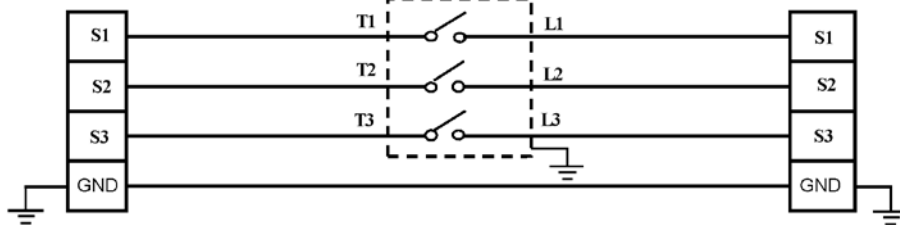

Part Number: **DFS-SWITCH-A**

FEATURES:

- 3-Pole Toggle Switch
- 2-in x 4-in Electrical Wall Box
- Accommodates Side or Bottom Wiring
- Switch Cover Plate (Black)

RATING:

Current (Max)	30 Amps
Voltage (Max)	600 VAC
Horse Power (Max)	7.5
Grounding	Non-Grounding
Certification	UL/CUL

Indoor Unit

Outdoor Unit

Control Disconnect Switch
PN: DFS-SWITCH-A

Wiring Diagram

Submittal Data: DFS-SWITCH-A		Control Disconnect Switch	
Job Name		Location	
Purchaser		Engineer	
For <input type="checkbox"/> Reference		<input type="checkbox"/> Approval	
		<input type="checkbox"/> Construction	
Submitted To		Schedule No.	