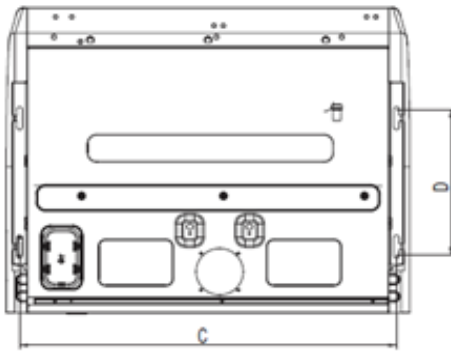

Main Power Wire Size AWG Size Per Local Code

Interconnecting Wire Size AWG 14 / 4

LIMITED WARRANTY

FEATURES & FUNCTIONS SUMMARY**FLR24HP230V1BF****SYSTEM FEATURES**

Wired Controller Interface	Yes
WiFi Included	No
Indoor Fan Type	Centrifugal
Multi Fan Speeds	4 Speeds
Indoor Unit Display	Yes
Auxiliary Electrical Heater	No
Ventilation (Outdoor Air)	No

Dimensions	
A	47 1/4
B	9 1/4
C	45
D	12 1/2
H	26 1/4

Dimensions	
A	60
B	12
C	39
D	6
E	90

Ceiling Type