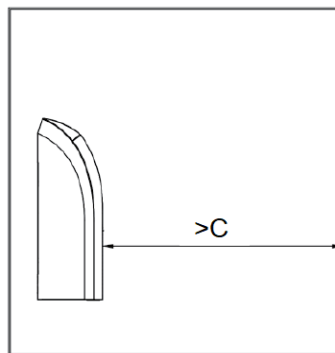

Main Power Wire Size AWG Size Per Local Code

Interconnecting Wire Size AWG 14 / 4

LIMITED WARRANTY

FEATURES & FUNCTIONS SUMMARY**FLR24HP230V1BF****SYSTEM FEATURES**

Wired Controller Interface	Yes
WiFi Included	No
Indoor Fan Type	Centrifugal
Multi Fan Speeds	4 Speeds
Indoor Unit Display	Yes
Auxiliary Electrical Heater	No
Ventilation (Outdoor Air)	No

Dimensions	
A	47 1/4
B	9 1/4
C	45
D	12 1/2
H	26 1/4

Dimensions	
A	60
B	12
C	39
D	6
E	90

Ceiling Type