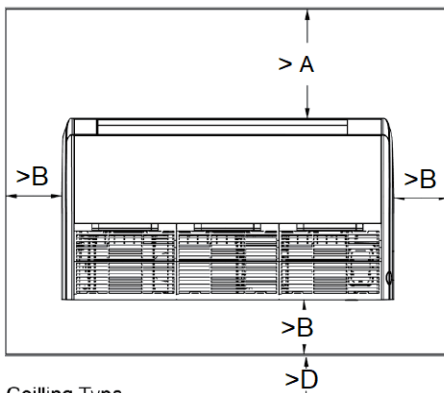

Dimensions	
A	47 1/4
B	9 1/4
C	45
D	12 1/2
H	26 1/4