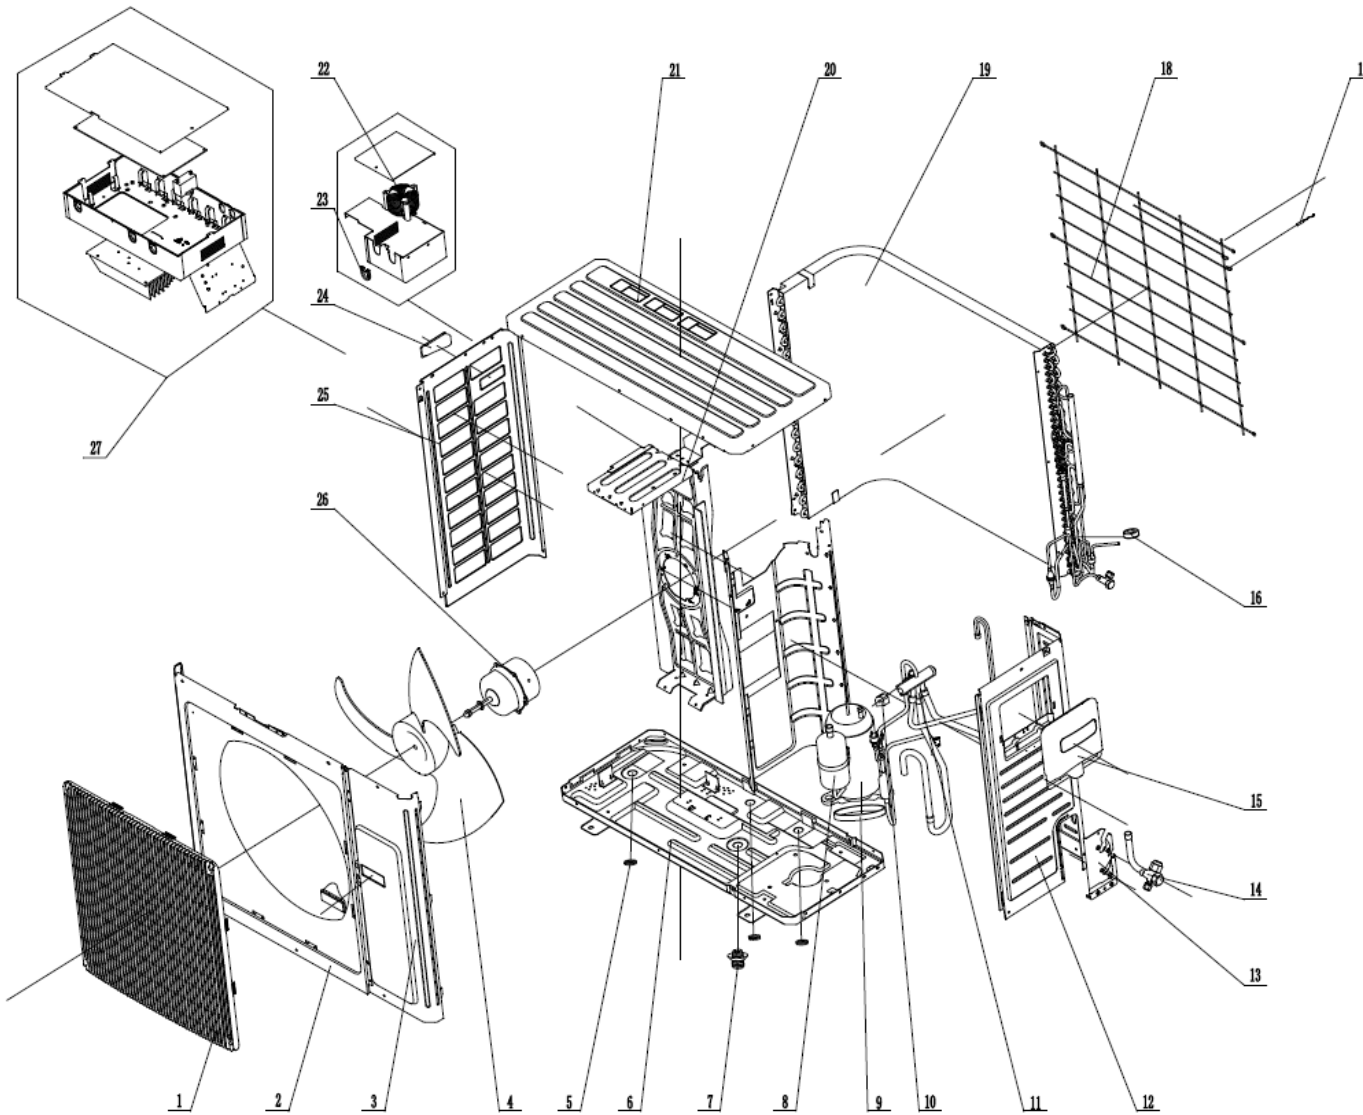

# LIVS36HP230V1CO Parts List

| NO. | Part Description              |
|-----|-------------------------------|
| 1   | Front Grill                   |
| 2   | Front Panel Assy              |
| 3   | Front Side Plate Sub-Assy     |
| 4   | Axial Flow Fan                |
| 5   | Drainage Plug                 |
| 6   | Chassis Sub-assy              |
| 7   | Drainage Connector            |
| 8   | Compressor                    |
| 9   | Electrical Heater(Compressor) |
| 10  | Magnet Coil                   |
| 11  | 4-Way Valve Assy              |
| 12  | Right Side Plate              |
| 13  | Valve Support Sub-Assy        |
| 14  | Cut off Valve                 |
| 15  | Big Handle                    |
| 16  | Electric expand valve fitting |
| 17  | Temperature Sensor            |
| 18  | Rear Grill                    |
| 19  | Condenser Assy                |
| 20  | Motor Support Sub-Assy        |
| 21  | Top Cover Sub-Assy            |
| 22  | PFC Inductance                |
| 23  | Pass Wire Ring Sub-assy       |
| 24  | left handle                   |
| 25  | Left Side Plate               |
| 26  | Brushless DC Motor            |
| 27  | Electric Box Assy             |