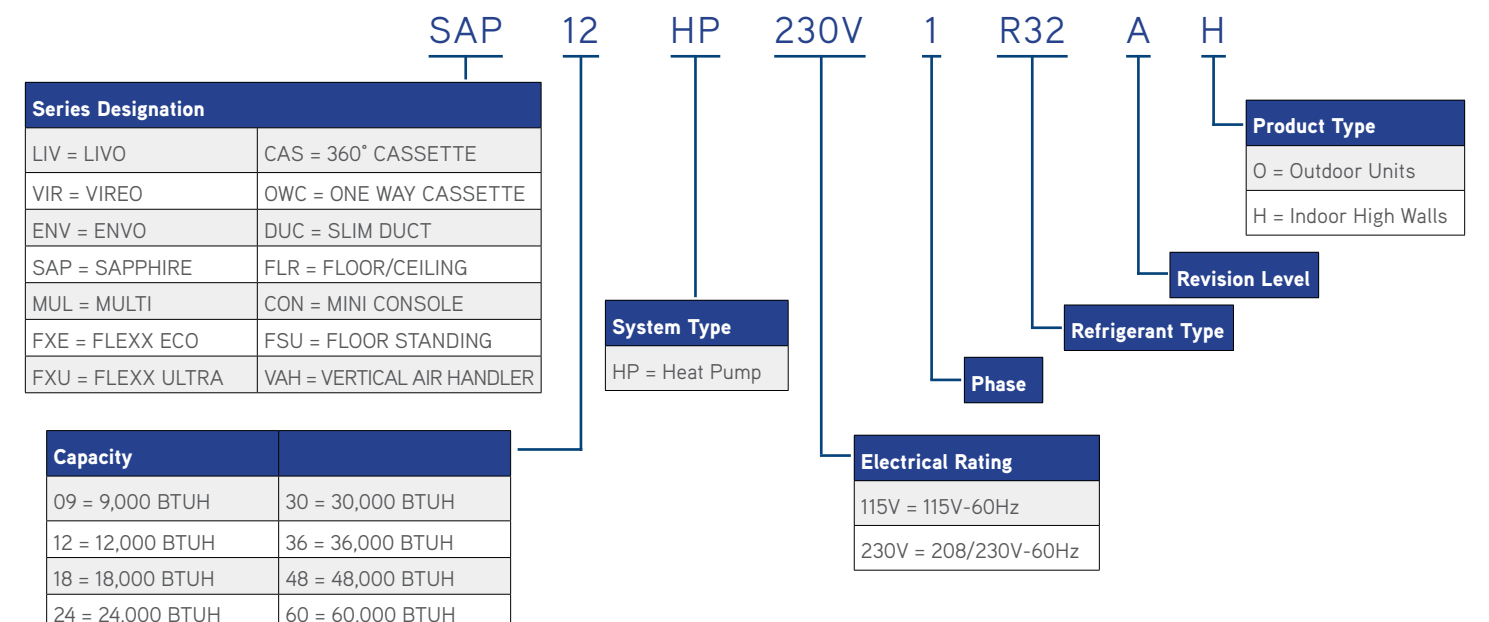

REMOTE CONTROLLERS R32

CONTROLLER	COMPATIBLE WITH	MODEL NUMBER	PART NUMBER	KEYPAD FEATURES & FUNCTIONS															
				POWER (ON/OFF)	MODE	(+/-)	FAN	WIFI	I-FEEL	UP-SWING	HUMIDITY	LR-SWING	TIMER	SLEEP	LIGHT	CLOCK	HEALTH		
	SINGLE-ZONE LIVO VIREO ZENO	YBE1FB1F	305001060236	✓	✓	✓	✓	✓	✓	✓	✓	✓	✓	✓	✓	✓	✓	✓	
	SINGLE-ZONE ENVO	YBE1FBF	305001060204	✓	✓	✓	✓	✓			✓	✓	✓	✓	✓	✓	✓		✓
	SINGLE-ZONE SAPPHIRE	YBE1FB9F	305001060233	✓	✓	✓	✓	✓	✓	✓	✓	✓	✓	✓	✓	✓	✓	✓	✓
	ALL-MATCH & MULTI-ZONE 360° CASSETTE ONE WAY CASSETTE FLOOR / CEILING SLIM DUCT MINI CONSOLE	YBE1FB5F	305001060180	✓	✓	✓	✓	✓			✓		✓	✓	✓	✓	✓	✓	✓
	ALL-MATCH FLOOR STANDING	YBE1FB8F	305001060249	✓	✓	✓	✓	✓			✓		✓	✓	✓	✓	✓	✓	✓

PRODUCT NOMENCLATURE

EXAMPLE: SAP12HP230V1R32AH

Compatibility Tool

System Builder App

Parts Lookup

Become a GREE Select Dealer