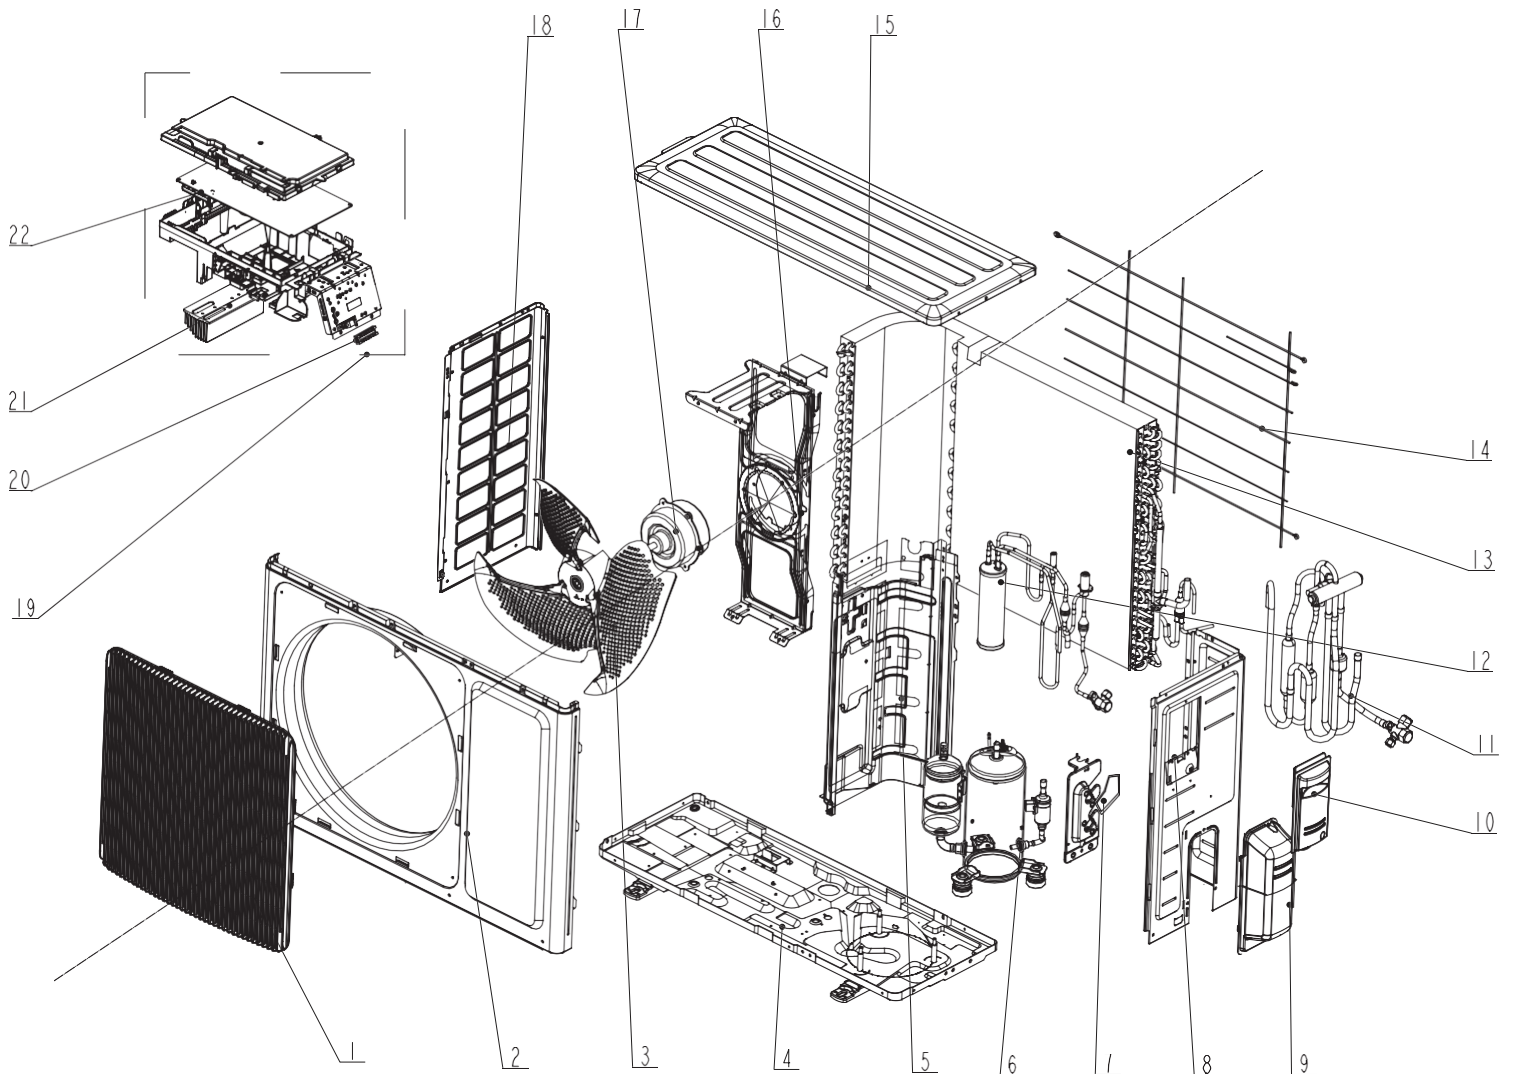

3VIR12HP115V1AH

No.	Parts Description	Qty.	Part No.
27	Terminal Board	1	422000000022
NS	Front Case Assy	1	209007060044
5	Front Case	1	200002060041
6	Filter Sub-Assy	1	111001060145
4	Screw Cover	1	200005060003
2	Guide Louver (upper)	1	200004060088
NS	Plug Pin	4	200033060002
3	Guide Louver (lower)	1	200004060087
NS	Front Panel Assy	1	000003060365
1	Front Panel	1	200003060158T
28	Electric Box Cover	1	200082060053
19	Connecting pipe clamp	1	200017000001
14	Wall Mounting Frame	1	01252484
33	Remote Controller	1	305001060106
NS	Front case (2 Color)	1	2220015003S01
21	Rubber Plug (Water Tray)	1	76712012