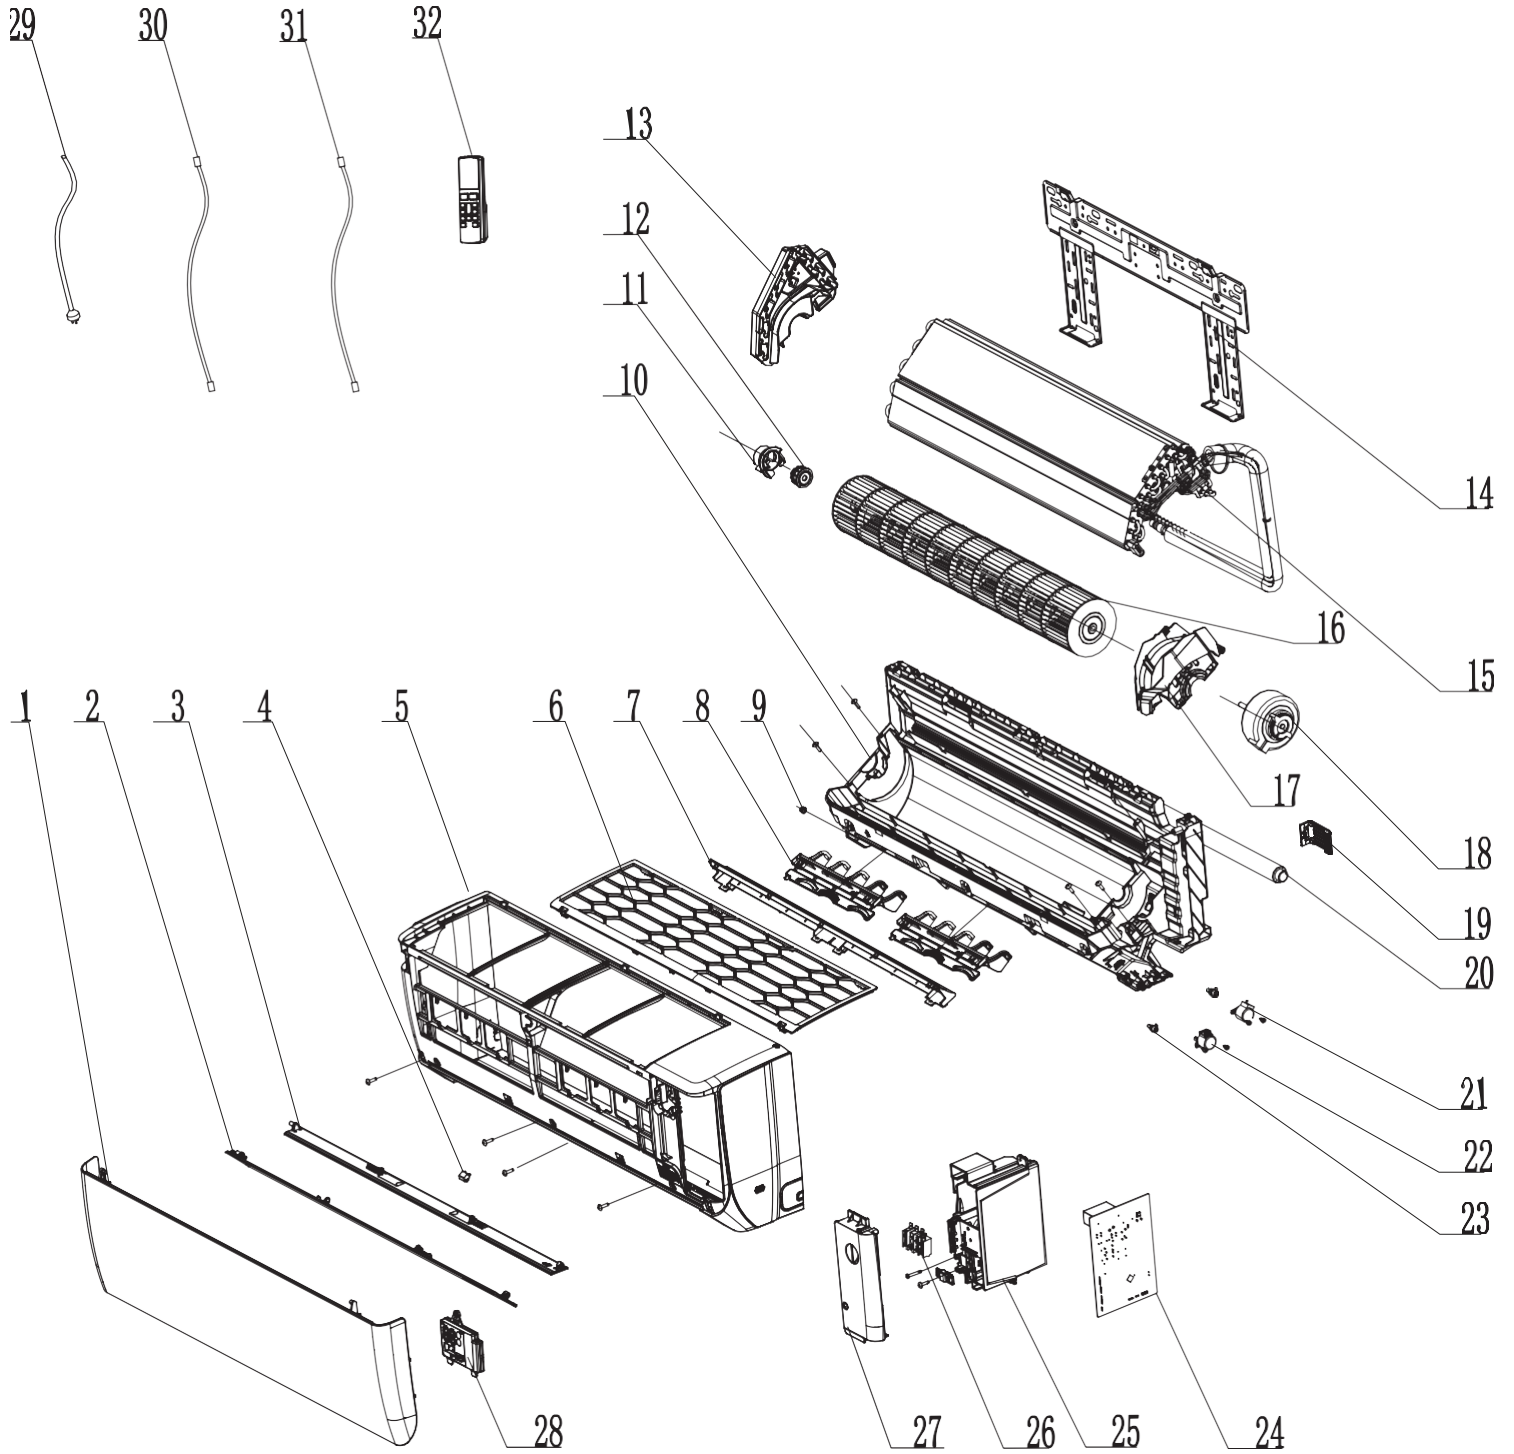

3VIR09HP230V1AO

No.	Parts Description	Qty.	Part No.
24	Wire Clamp	2	71010003
NS	Temperature Sensor Support	1	24213042
1	Left Side Plate	1	01303200P
NS	Right Side Plate Assy	1	00008100003303
NS	Right Side Plate	1	0130325503P
NS	Front Panel Assy 1	1	000003060211
NS	Front Panel Assy 2	1	000003060210
16	Cabinet	1	01433033P
15	Front Grille	1	016004060007
5	Top Cover Assy	1	00005106009402
NS	Top Cover	1	01253107P
6	Rear Grille	1	01475014
NS	Valve Cover	1	22243006
NS	Cable Cross Plate Assy	1	02123015
NS	Cable Cross Plate 1	1	02123013P
NS	Cable Cross Plate 2	1	02123014P
NS	Drainage Joint	1	26113009