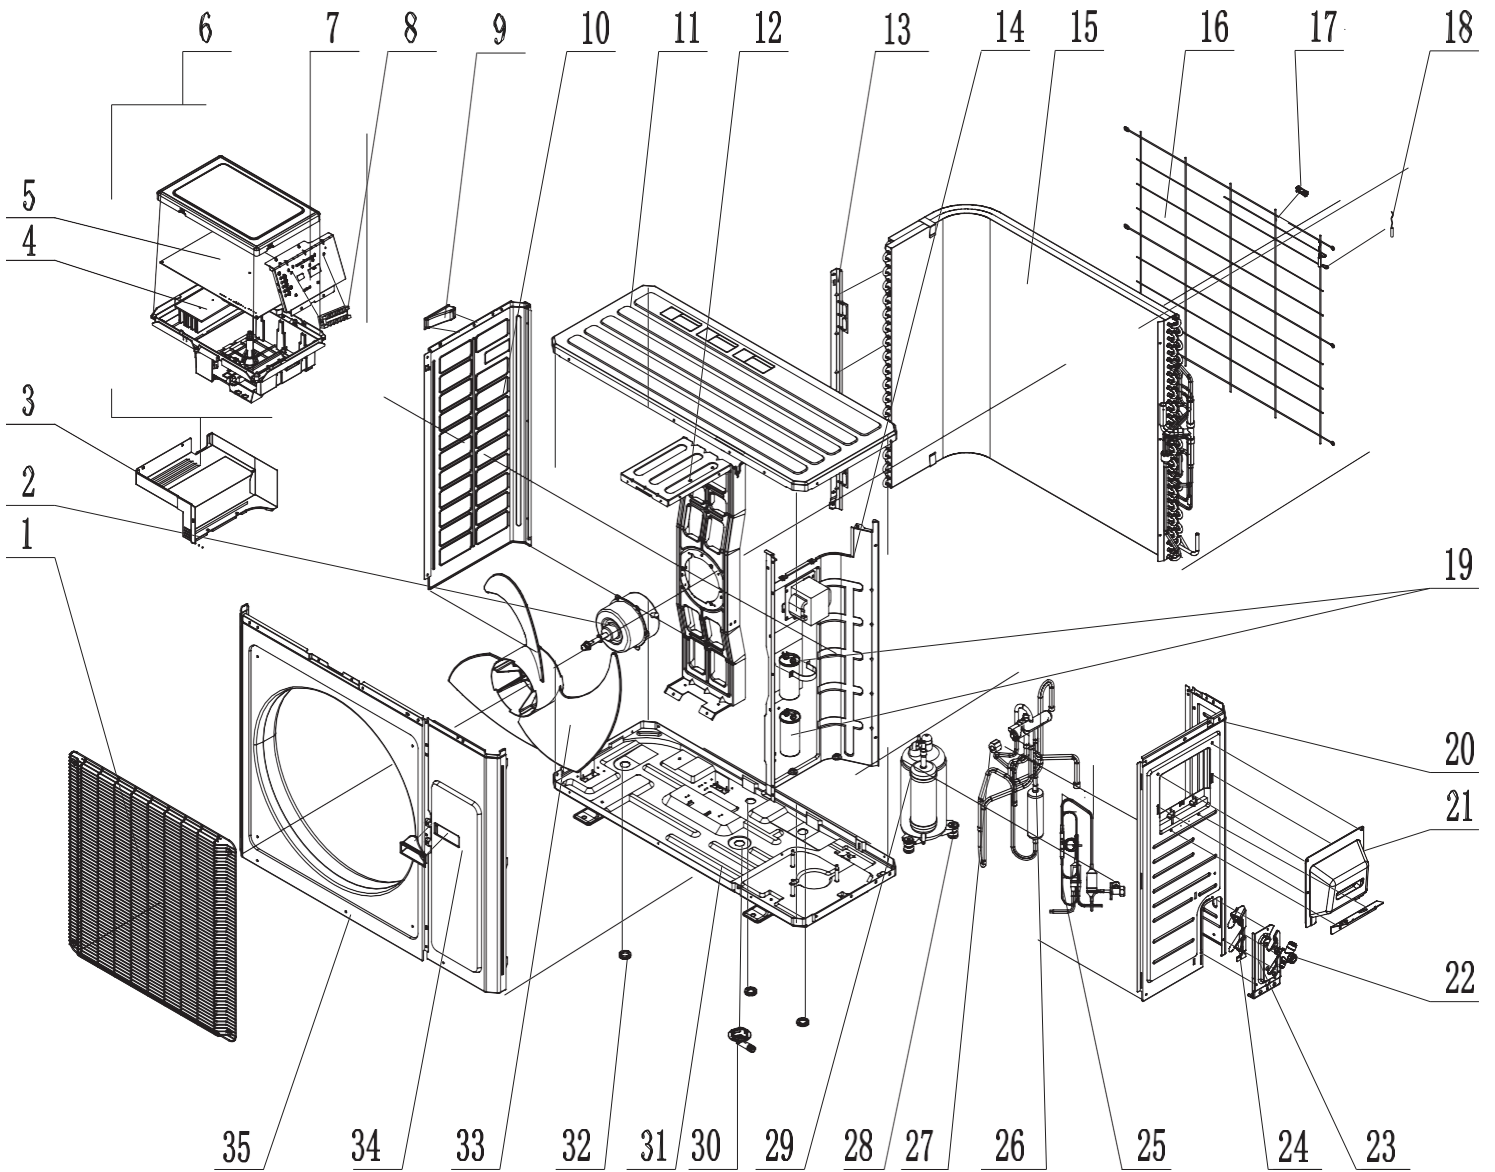

3VIR24HP230V1AH

No.	Parts Description	Qty.	Part No.
NS	Display Membrane	1	600006060154
19	Supporter	1	200114060044
NS	Terminal Board	1	422000000022
2	Front Case Assy	3	000002060191
NS	Front Case	1	200002060044
27	Filter Sub-Assy	2	111001060163
28	Screw Cover	1	200005060021
3	Guide Louver Sub-Assy 1	1	000136060063
5	Plug Pin	2	200033060002
NS	Guide Louver (upper)	2	200004060093
4	Guide Louver Sub-Assy 2	1	000136060062
NS	Guide Louver (lower)	1	200004060092
29	Electric Box Cover	1	200082060050
1	Front Panel	1	200003060167T
17	Connecting pipe	1	200017060004
15	Wall Mounting	1	012043060012
30	Remote Controller	1	305001060106
NS	Front case (2 Color)	1	2220015003S01
18	Rubber Plug (Water Tray)	1	76712012