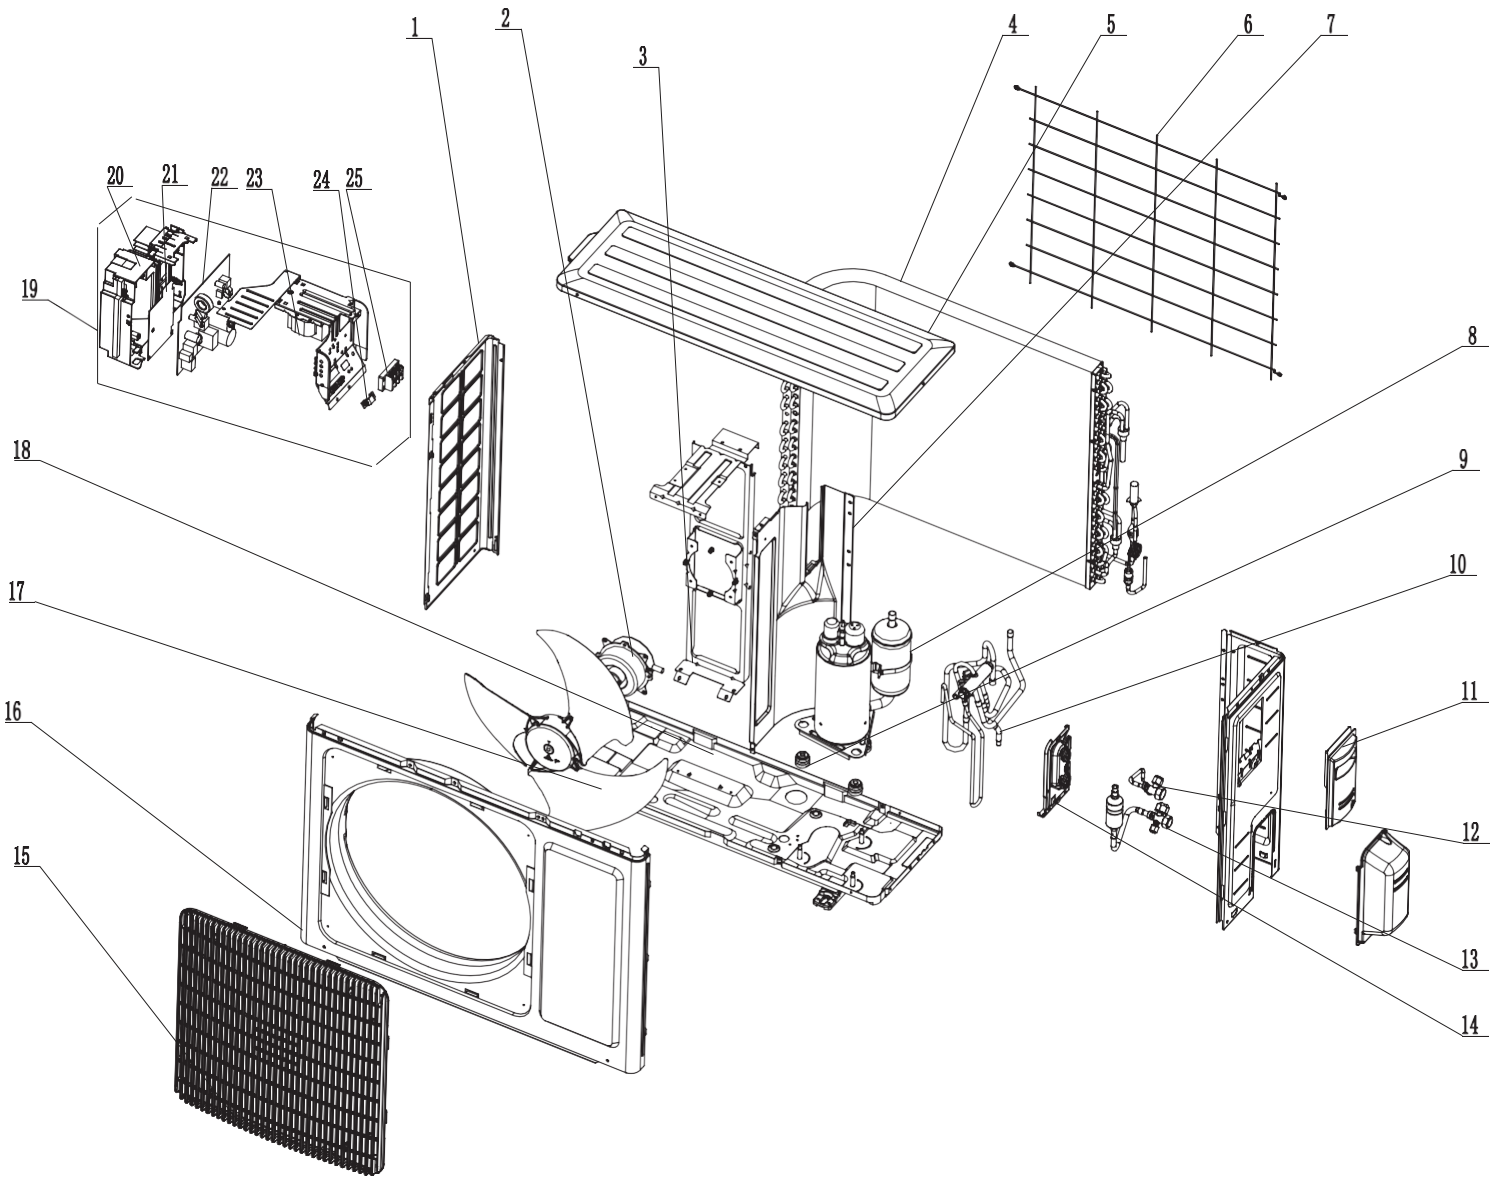

3VIR09HP230V1AH

No.	Parts Description	Qty.	Part No.
NS	Membrane	1	600006060154
27	Terminal Board	1	422000000022
NS	Front Case Assy	1	209007060044
5	Front Case	1	200002060041
6	Filter Sub-Assy	1	111001060145
4	Screw Cover	1	200005060003
2	Guide Louver (upper)	1	200004060088
NS	Plug Pin	4	200033060002
3	Guide Louver (lower)	1	200004060087
NS	Front Panel Assy	1	000003060365
1	Front Panel	1	200003060158T
28	Electric Box Cover	1	200082060053
19	Connecting pipe clamp	1	200017000001
14	Wall Mounting Frame	1	01252484
32	Remote Controller	1	305001060106
NS	Front case (2 Color))	1	2220015003S01
NS	Rubber Plug (Water Tray)	1	76712012