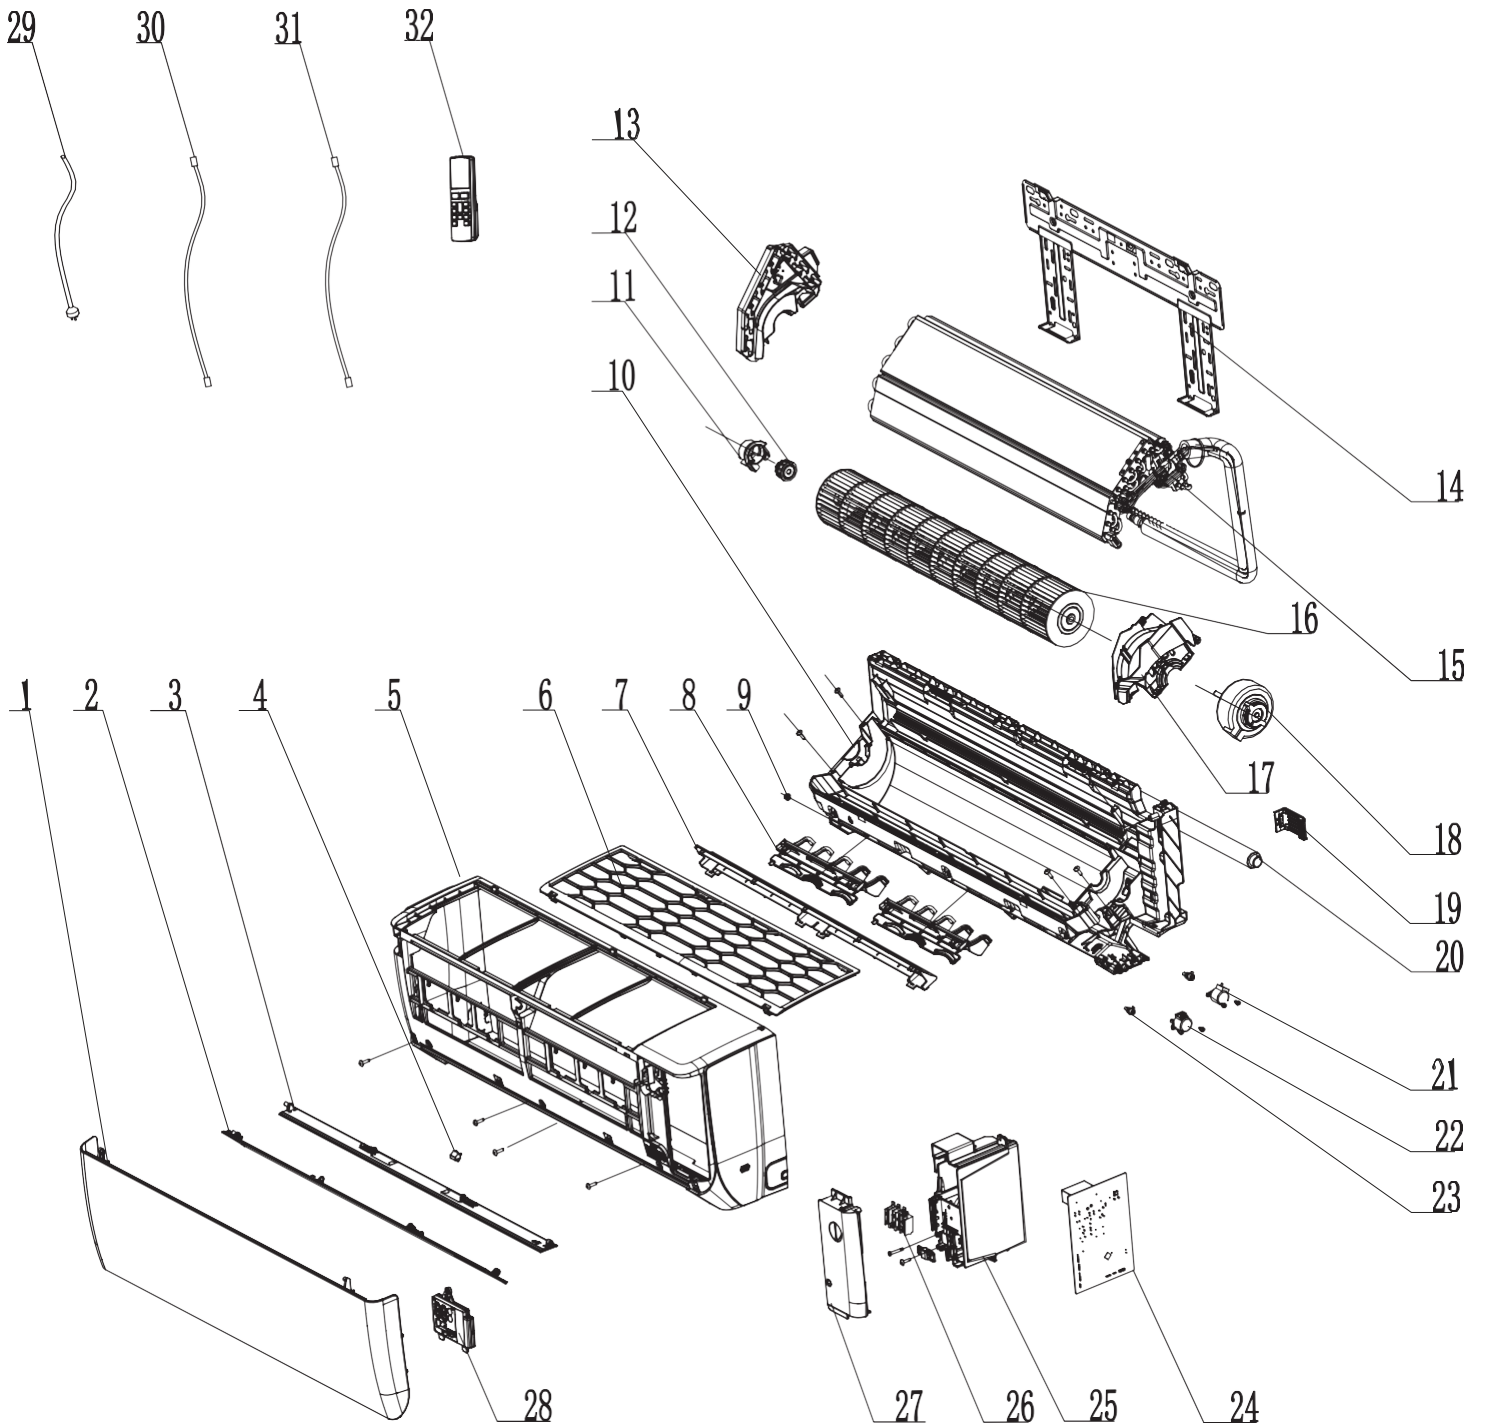

3VIR09HP230V1AH

No.	Part Description	Qty.	Part No.
10	Rear Case Assy	1	00000106014301
NS	Rear Case (Gray 5C)	1	20000106003803
NS	Foam (Water Tray)	1	120000060114
22	Left/ Right Stepping Motor	1	1521210710
NS	Stepping Motor	1	1521200607
24	Crank	2	200023060004
17	Motor Press Plate	1	200020060002
9	Left Axile Bush	2	10512037
20	Drainage Hose	1	05230014
3	Helicoid Tongue	1	200006060012
NS	Air Louver(right)	1	200007060065
8	Air Louver (left)	1	200007060064
NS	Air Louver (Auto)	1	200007060066
21	Left/ Right Stepping Motor	1	1521210704
NS	Swing Lever	1	200035060028
NS	Rear Grille Sub-Assy	2	209016000003
NS	Rear Grille	1	016001060083
NS	Cable Cross Plate 1	1	02122023P
NS	Cable Cross Plate 2	1	02122023
9	Axile Bush Sub-Assy	1	10542047
NS	O-Gasket sub of Bearing	1	76512051
11	Ring of Bearing	1	26152022
16	Cross Flow Fan	1	103001060004
18	Brushless DC Motor	1	1501306807
15	Evaporator Assy	1	011001060430
NS	Temp Sensor Sleaving	1	05212423
NS	Evaporator Putty	0	76012401
NS	Temp Sensor Support	1	42020063
NS	Evaporator Support	1	200025060004
26	Electric Box Assy	1	100002070753
NS	Electric Box	1	200013060065
25	Main Board	1	300002061793
34	Temperature Sensor	1	3900031302
35	Jumper	1	4202021906
NS	Supporter	1	200114060045
29	Display Board	1	300001060739
NS	Membrane	1	600006060153