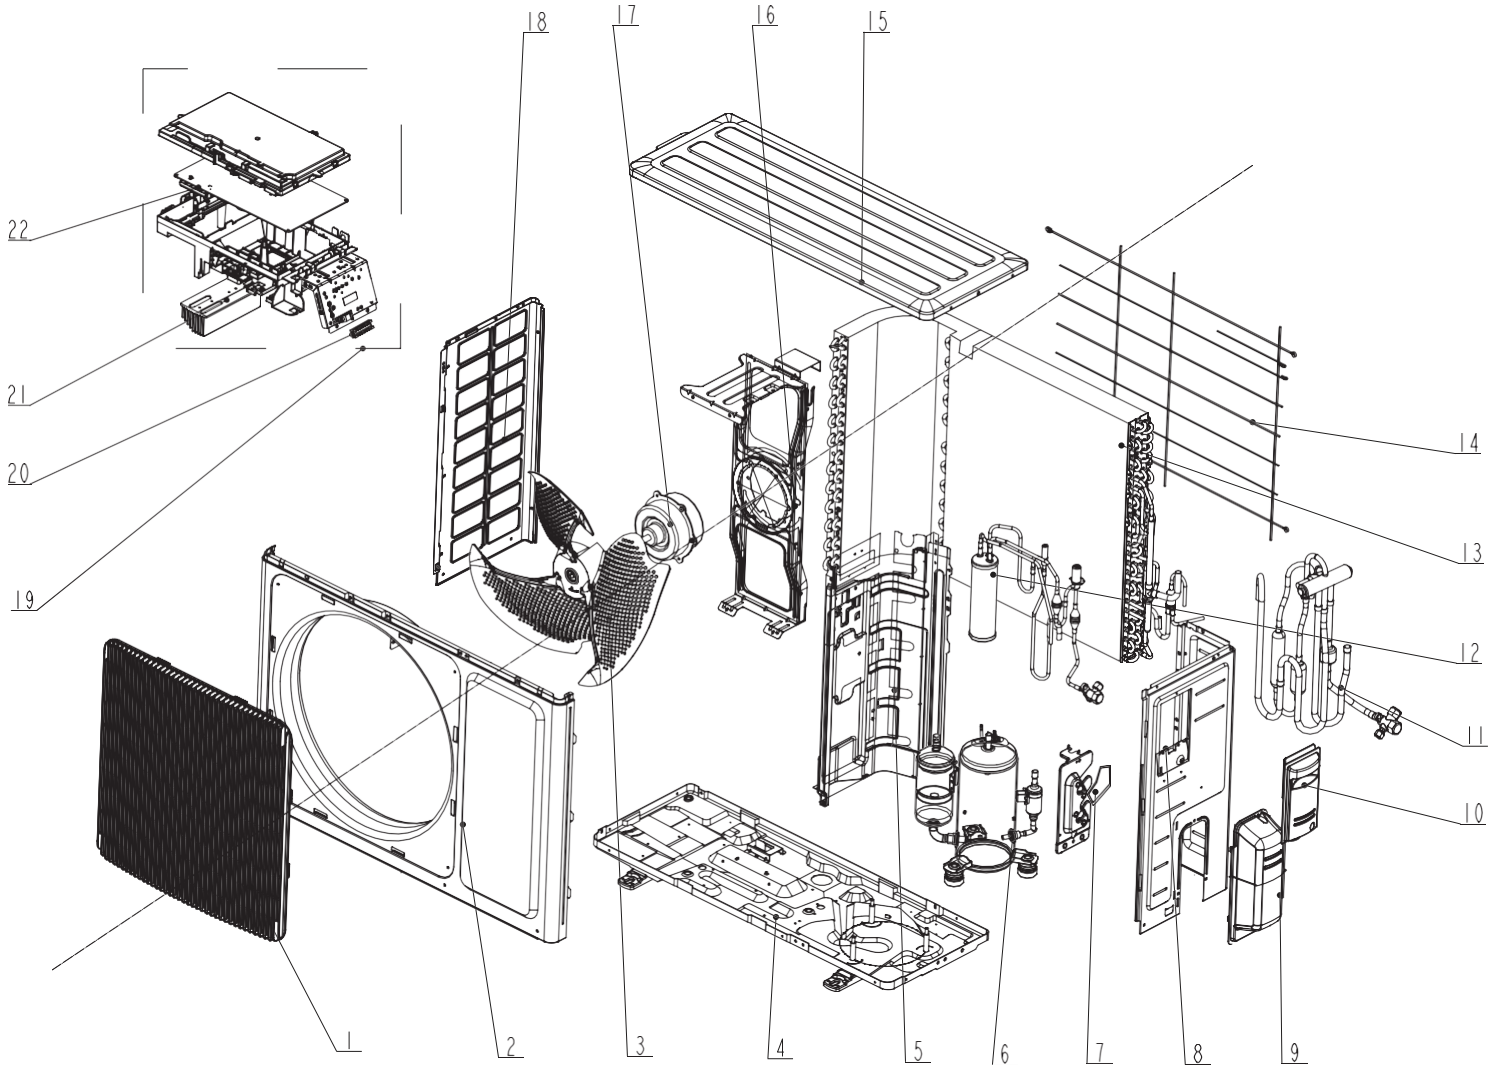

3VIR12HP230V1AH

No.	Parts Description	Qty.	Part No.
NS	Display Membrane	1	600006060154
26	Terminal Board	1	422000000022
NS	Front Case Assy	1	209007060044
5	Front Case	1	200002060041
6	Filter Sub-Assy	1	111001060145
4	Screw Cover	1	200005060003
2	Guide Louver (upper)	1	200004060088
NS	Plug Pin	4	200033060002
3	Guide Louver (lower)	1	200004060087
NS	Front Panel Assy	1	000003060365
1	Front Panel	1	200003060158T
27	Electric Box Cover	1	200082060053
NS	Connecting pipe clamp	1	200017000001
14	Wall Mounting Frame	1	01252484
32	Remote Controller	1	305001060106
NS	Front case (2 Color)	1	2220015003S01