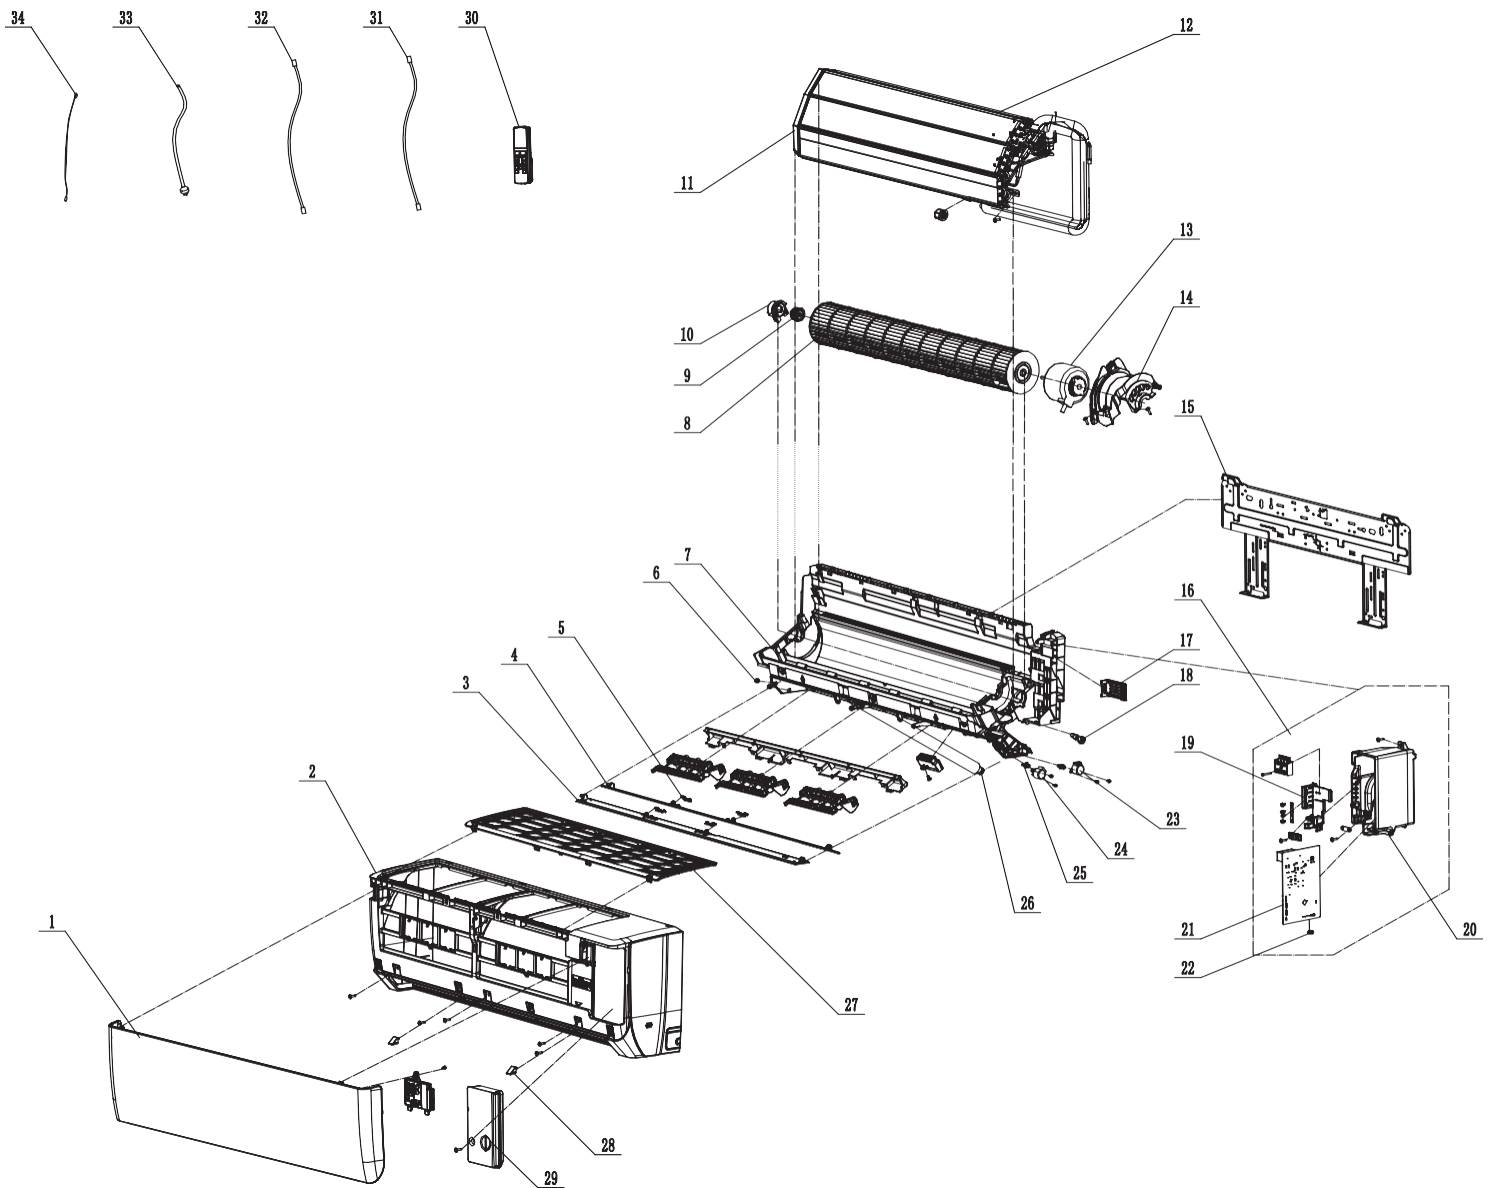

3VIR18HP230V1AH

No.	Part Description	Qty.	Part No.
7	Rear Case Assy	1	00000106013201
NS	Rear Case (Gray 5C)	1	20000106003302
NS	Helicoid Tongue	1	200006060008
NS	Air Louver 1 (Auto)	2	200007060051
NS	Air Louver 2	1	200007060053
NS	Air Louver	1	200007060052
24	Left/ Right Stepping Motor	1	1521210704
NS	Foam	1	120000060098
NS	Foam	1	120000060099
6	Left Axile Bush	2	10512037
25	Crank	2	200023060004
NS	Stepping Motor	1	1521200606
23	Left/ Right Stepping Motor	1	1521210710
14	Motor Press Plate	1	200020060007
26	Drainage Hose	1	05230014
NS	Motor Holder 1	1	26152057
NS	Motor Fixed Clip 2	1	26112325
NS	Sponge (Condenser)	1	1212309102
NS	Axile Bush Sub-Assy	1	10542047
10	O-Gasket sub of Bearing	1	76512051
9	Ring of Bearing	1	26152022
8	Cross Flow Fan	1	103001060017
13	Brushless DC Motor	1	150104060088
NS	Cable Cross Plate 1	1	02122023P
NS	Cable Cross Plate 2	1	02122023
12	Evaporator Assy	1	011001060869
NS	Heat Insulating Hose	1	75088203
NS	Temp Sensor Sleeving	1	05212423
11	Evaporator Support	1	200025060012
NS	Temp Sensor Support	1	42020063
16	Electric Box Assy	1	100002071101
20	Electric Box	1	200013060061
21	Main Board	1	300002061782
34	Temperature Sensor	1	3900031302
22	Jumper	1	4202021918
19	Supporter	1	200114060044
NS	Terminal Board	1	422000000022