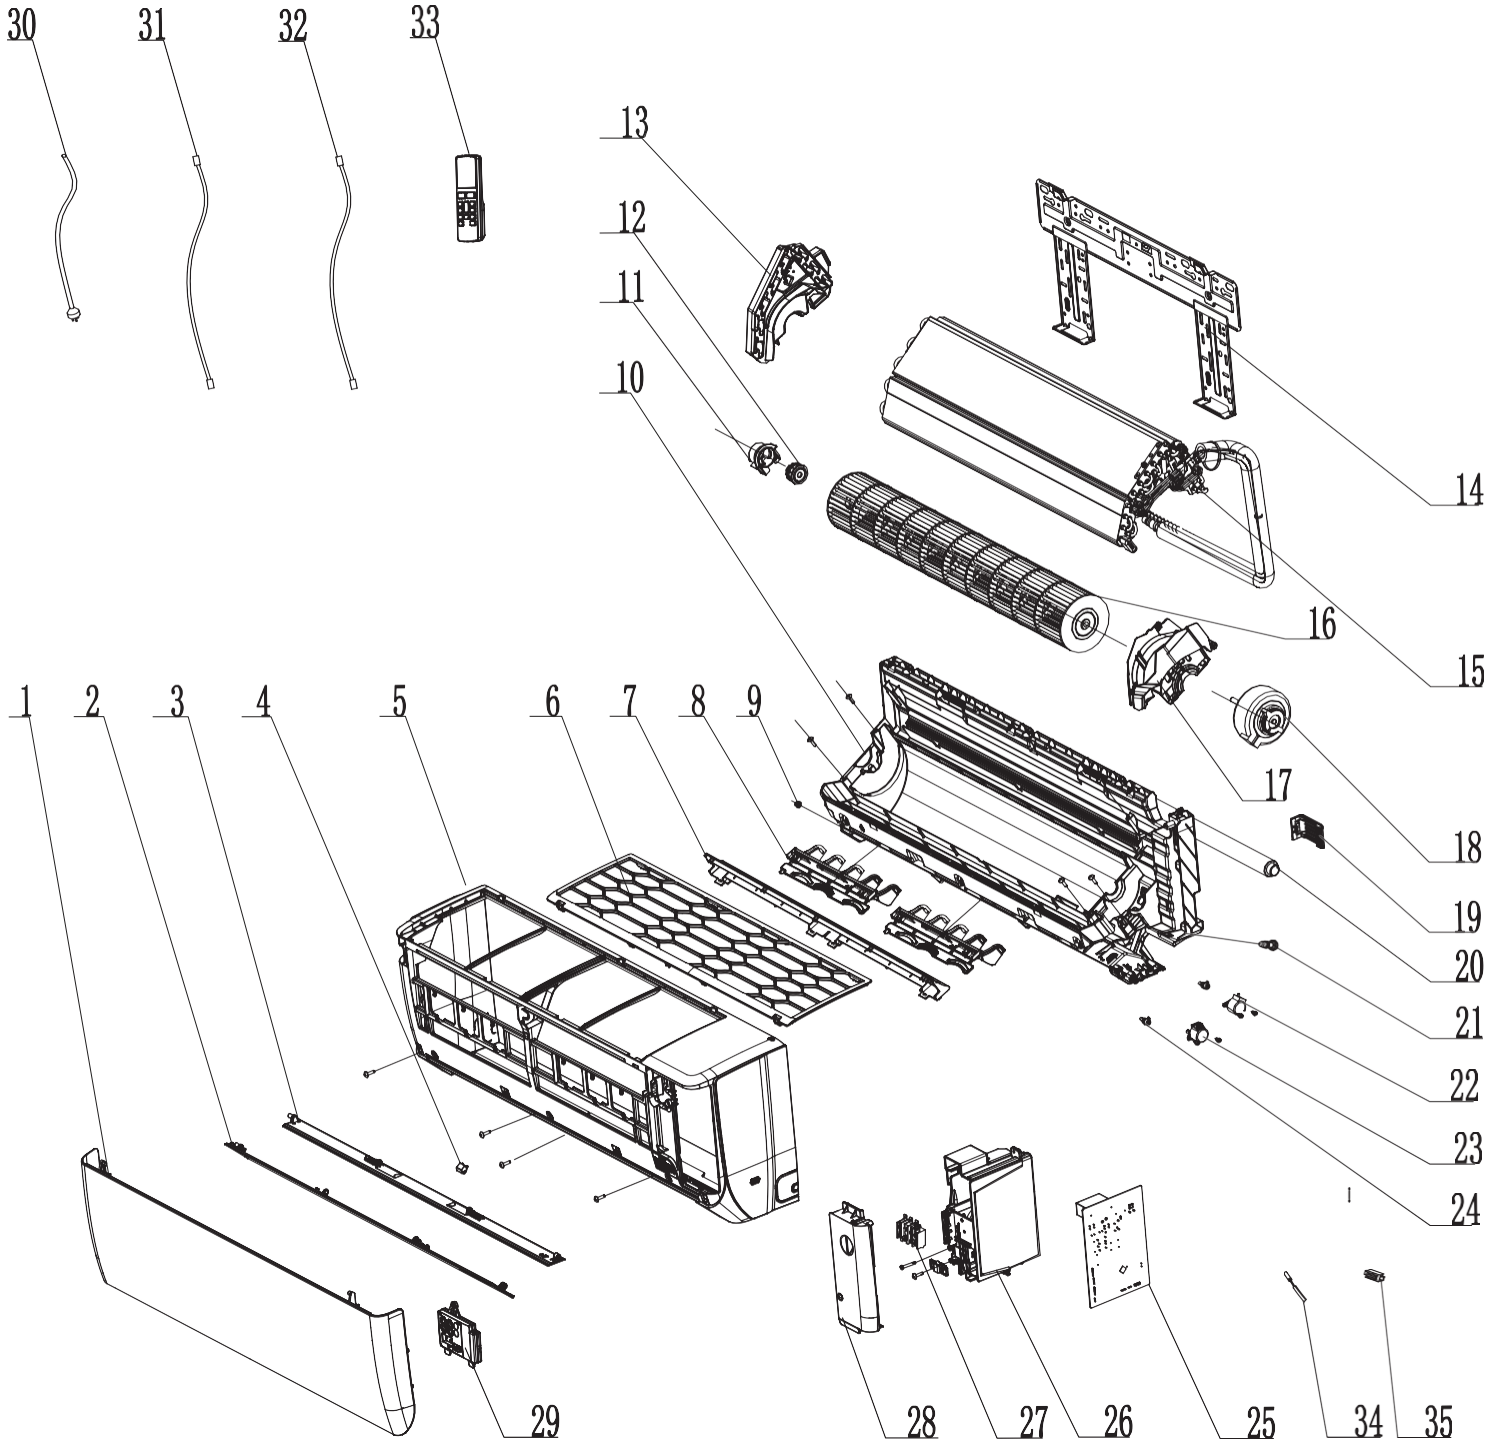

No.	Part Description	Qty.	Part No.
10	Rear Case Assy	1	00000106014301
NS	Rear Case	1	20000106003803
NS	Foam (Water Tray)	1	120000060114
23	Left/ Right Stepping Motor	1	1521210710
NS	Stepping Motor	1	1521200607
24	Crank	2	200023060004
17	Motor Press Plate	1	200020060002
9	Left Axile Bush	2	10512037
20	Drainage Hose	1	05230014
7	Helicoid Tongue	1	200006060012
NS	Air Louver(right)	1	200007060065
8	Air Louver (left)	1	200007060064
NS	Air Louver (Auto)	1	200007060066
22	Left/ Right Stepping Motor	1	1521210704
NS	Swing Lever	1	200035060028
NS	Rear Grille Sub-Assy	2	209016000003
NS	Rear Grille	1	016001060083
NS	Cable Cross Plate 1	1	02122023P
NS	Cable Cross Plate 2	1	02122023
9	Axile Bush Sub-Assy	1	10542047
NS	O-Gasket sub of Bearing	1	76512051
11	Ring of Bearing	1	26152022
16	Cross Flow Fan	1	103001060004
18	Fan Motor	1	15012511
15	Evaporator Assy	1	011001060881
NS	Temp Sensor Sleaving	1	05212423
NS	Evaporator Putty	0	76012401
NS	Temp Sensor Support	1	42020063
13	Evaporator Support	1	200025060004
26	Electric Box Assy	1	100002071055
NS	Electric Box	1	200013060065
25	Main Board	1	300002061793
34	Temperature Sensor	1	3900031302
35	Jumper	1	4202021907
NS	Supporter	1	200114060045
29	Display Board	1	300001060739
NS	Membrane	1	600006060153