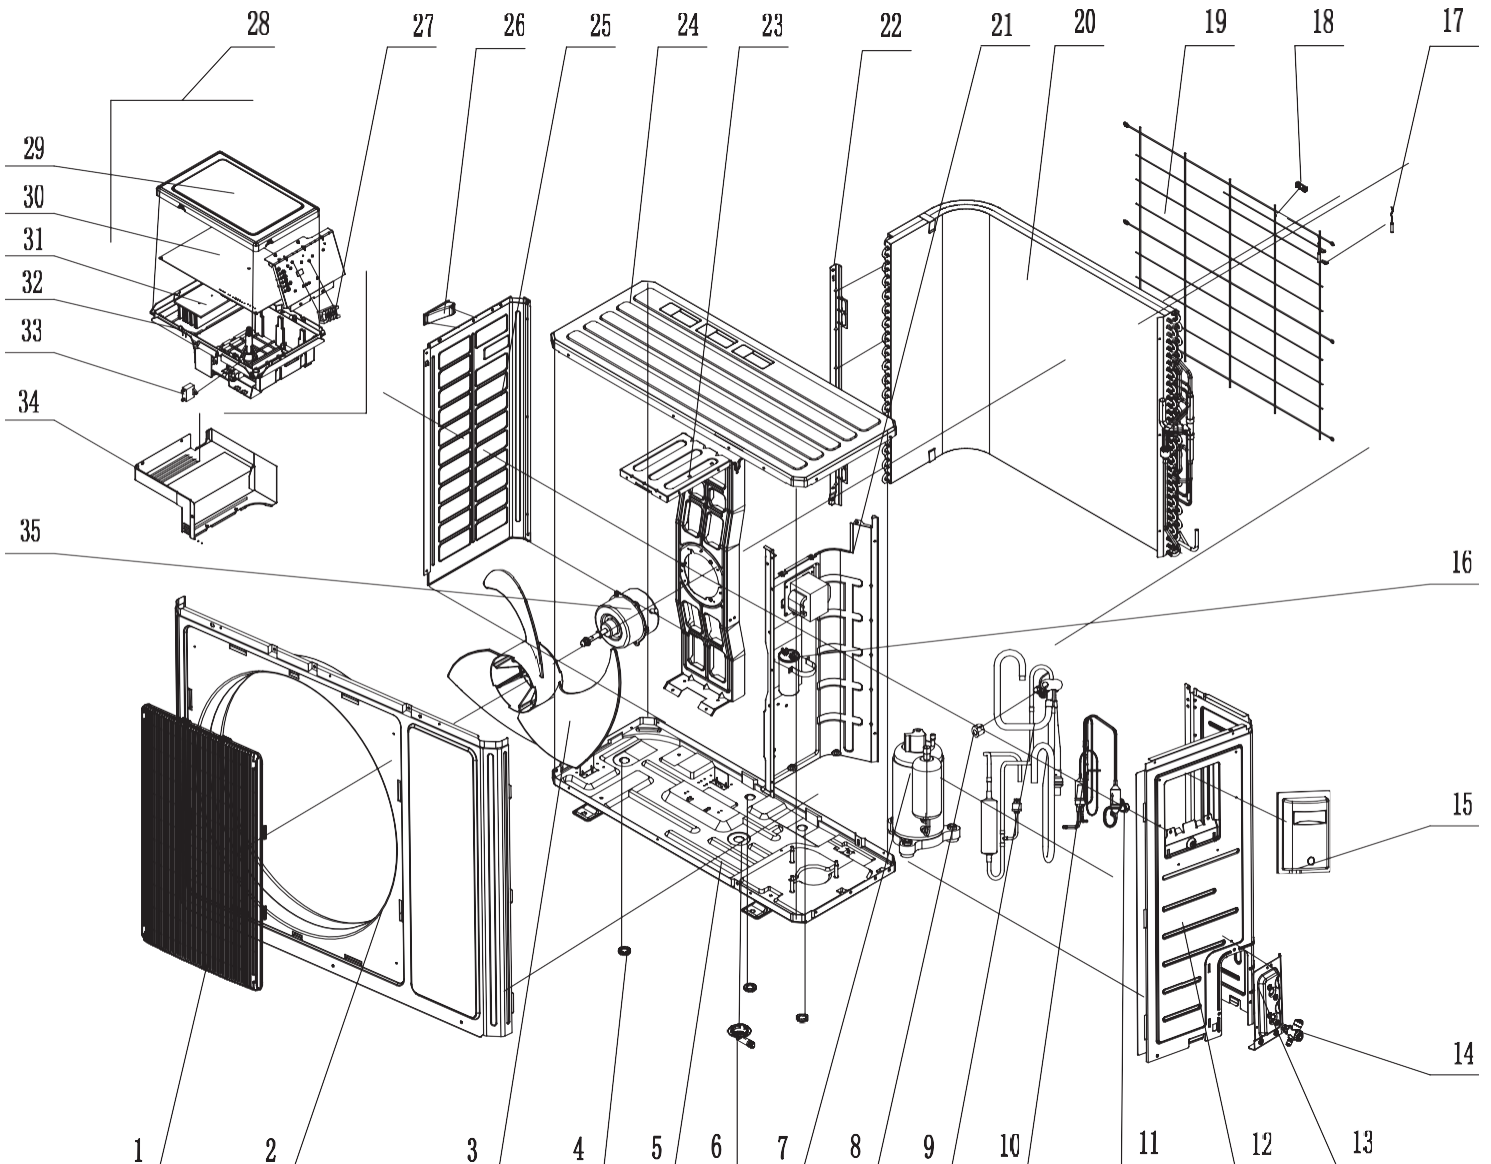

No.	Parts Description	Qty	Part No.
NS	Display Board	1	300001060739
NS	Button Membrane	1	600006060153
NS	Display Membrane	1	600006060154
2	Front Case Assy	1	000002060180
NS	Front Case	1	200002060038
27	Filter Sub-Assy	1	111001060142
28	Screw Cover	2	200005060017
3	Guide Louver Sub-Assy 1	1	000136060056
NS	Guide Louver (upper)	1	200004060079
5	Plug Pin	4	200033060002
4	Guide Louver Sub-Assy 2	1	000136060057
NS	Guide Louver (lower)	1	200004060080
29	Electric Box Cover	1	200082060050
NS	Front Panel Assy	1	000003060384
1	Front Panel	1	200003060155T
17	Connecting pipe clamp	1	200017060004
15	Wall Mounting Frame	1	012043060008
NS	Wall Mounting Frame 2	2	01252215
30	Remote Controller	1	305001060106
NS	Front case (2 Color)	1	2220015003S01
18	Rubber Plug (Water Tray)	1	76712012