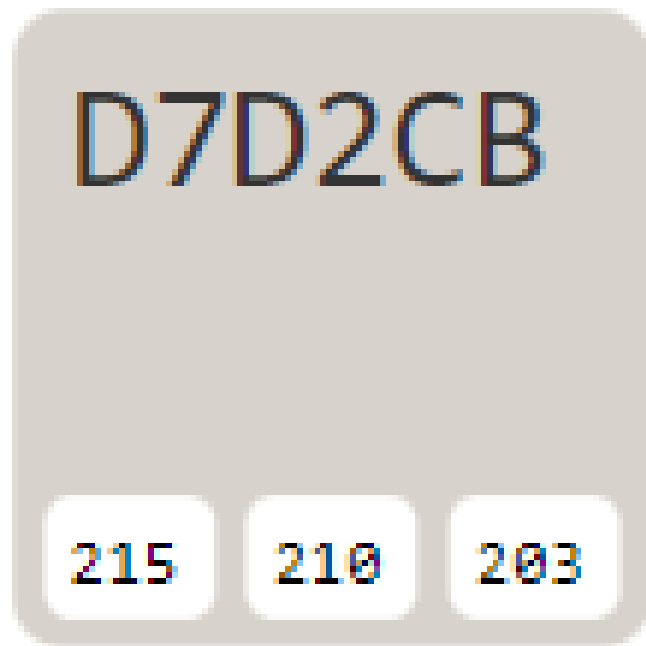

Touch Up Paint

DFS and FLEXX

Touch Up Paint for DFS

Pantone Warm Gray 1 C

The hexadecimal color code #d7d2cb is a light shade of brown. In the RGB color model #d7d2cb is comprised of 84.31% red, 82.35% green and 79.61% blue. In the HSL color space #d7d2cb has a hue of 35° (degrees), 13% saturation and 82% lightness. This color has an approximate wavelength of 577.97 nm.

Touch Up Paint for FLEXX

Pantone Cool Gray 9 C

The hexadecimal color code #75787b is a shade of cyan-blue. In the RGB color model #75787b is comprised of 45.88% red, 47.06% green and 48.24% blue. In the HSL color space #75787b has a hue of 210° (degrees), 3% saturation and 47% lightness. This color has an approximate wavelength of 480.98 nm.