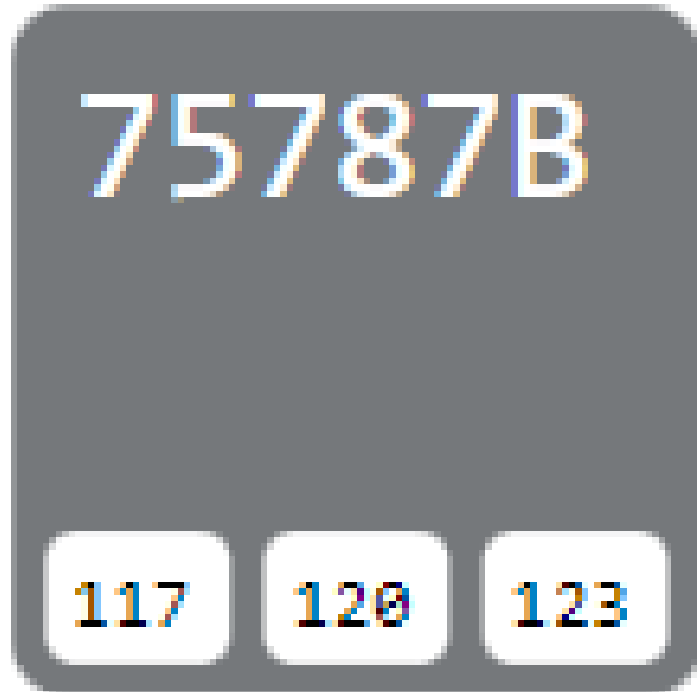

Touch Up Paint

DFS and FLEXX

Touch Up Paint for DFS

Pantone Warm Gray 1 C

The hexadecimal color code #d7d2cb is a light shade of brown. In the RGB color model #d7d2cb is comprised of 84.31% red, 82.35% green and 79.61% blue. In the HSL color space #d7d2cb has a hue of 35° (degrees), 13% saturation and 82% lightness. This color has an approximate wavelength of 577.97 nm.

Touch Up Paint for FLEXX

Pantone Cool Gray 9 C

The hexadecimal color code #75787b is a shade of cyan-blue. In the RGB color model #75787b is comprised of 45.88% red, 47.06% green and 48.24% blue. In the HSL color space #75787b has a hue of 210° (degrees), 3% saturation and 47% lightness. This color has an approximate wavelength of 480.98 nm.